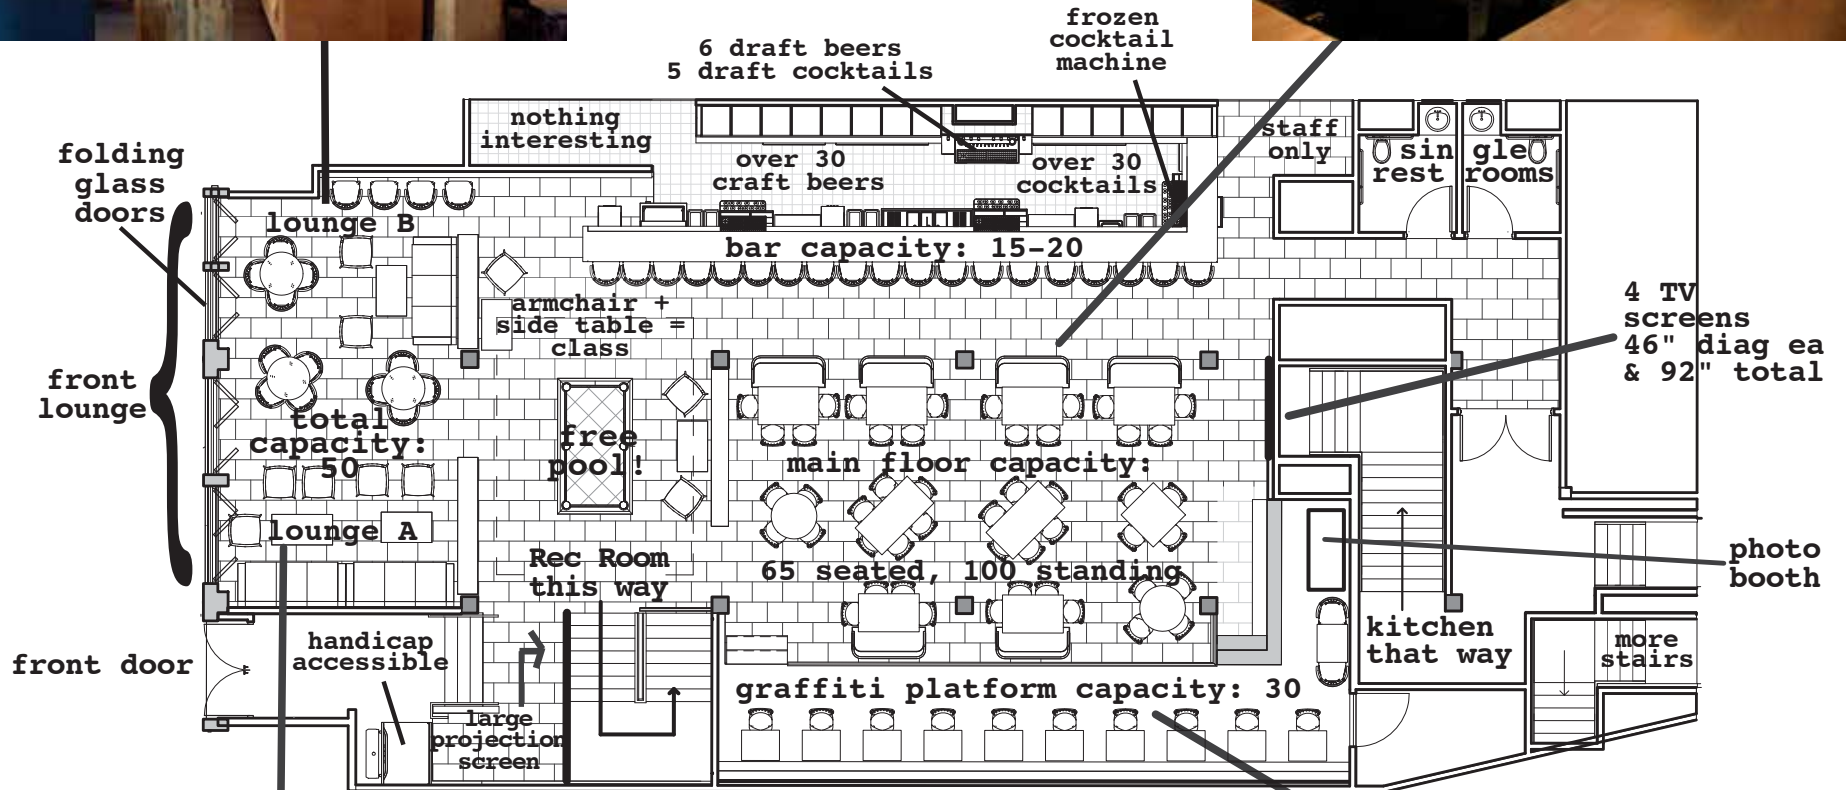

HENRY'S

a dmk bar

No one throws a party like Henry's. Throwing a big one? Own the entire bar for the night, and we'll help you throw a party completely unique to you. Or for smaller parties, semi-private spaces from the classic Rock 'n Roll Front Lounge to the Graffiti Platform can accommodate groups of 20-100. Downstairs, our private event space, Rec Room can fit up to 75. Our flexible space and hospitality-focused staff makes this the ideal venue for all types of events from corporate to killer birthday parties and everything in between.